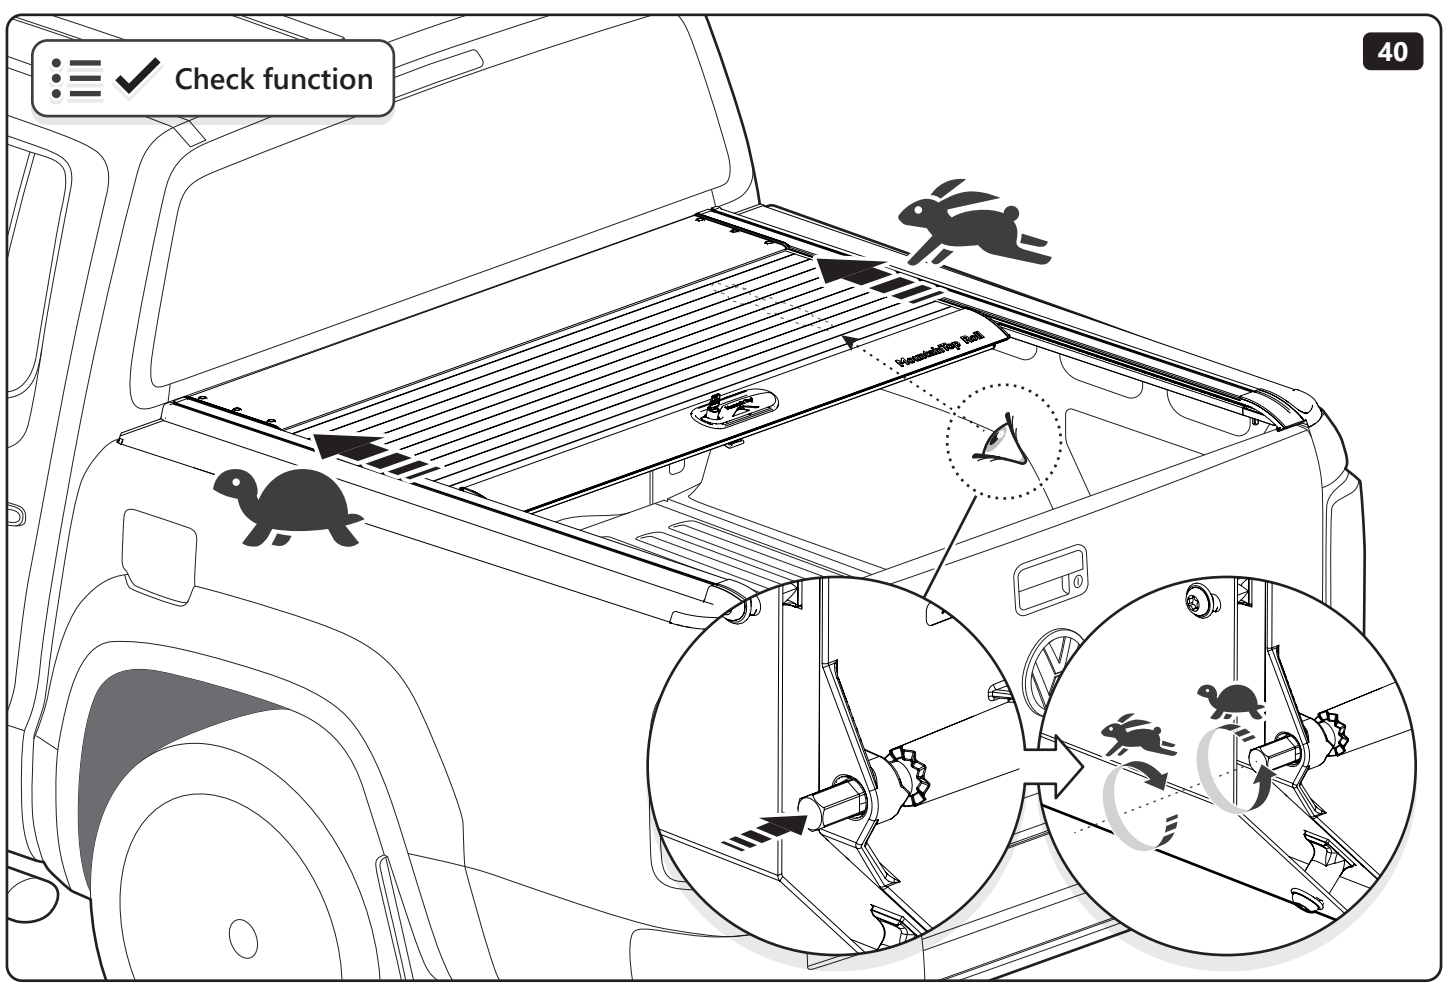

☰ ✓ Check function