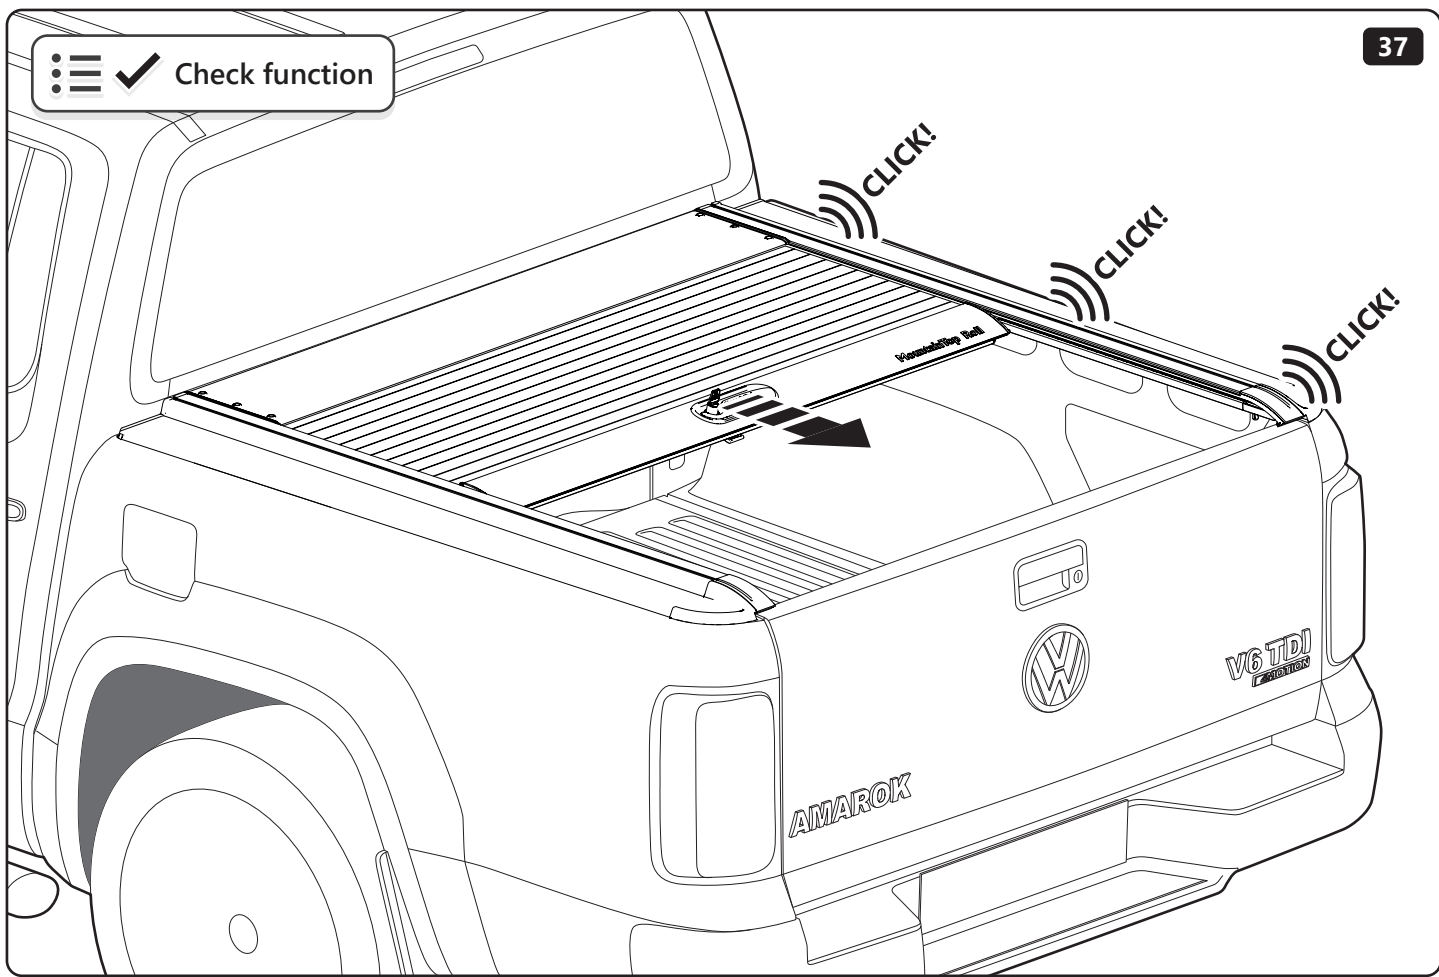

☰ ✓ Check function