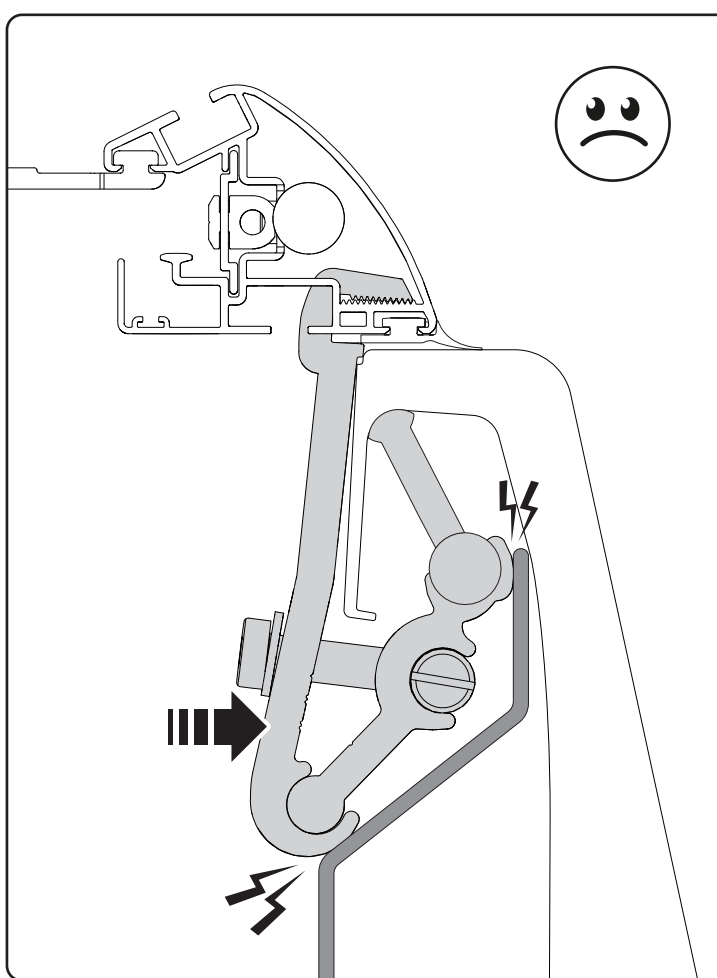

# Mountain Top<sup>®</sup> Roll

Installation manual

Parts

**A**

x 1

**B**

x 1

**C**

## Tools and materials needed

 <p>24 mm</p>	<p>1 - 25 Nm</p>  <p>5 mm T15, T30</p>	 <p>ANTI-RUST</p> <p>Rust protection Rostschutzmittel Anti-rouille Anti roest</p>	 <p>LOCTITE 243</p>
	 <p>H<sub>2</sub>O</p>		

DOWNLOAD PDF

VIEW WEB PAGE

x 6

5mm 8Nm

x 6

 Silicone oil

☰ ✓ Check function

☰ ✓ Check function