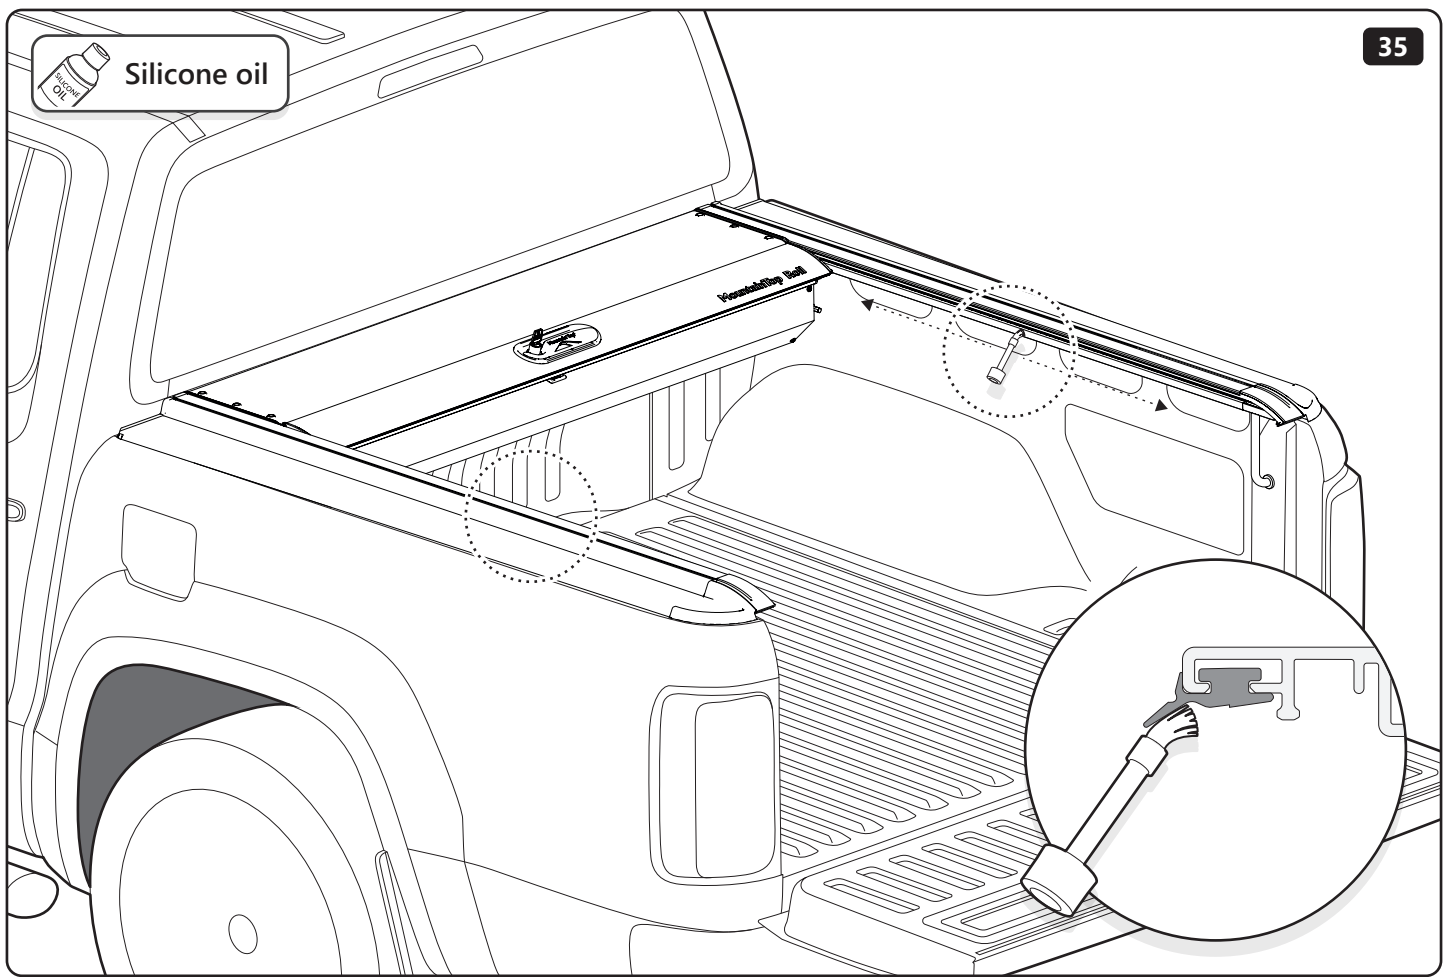

Silicone oil