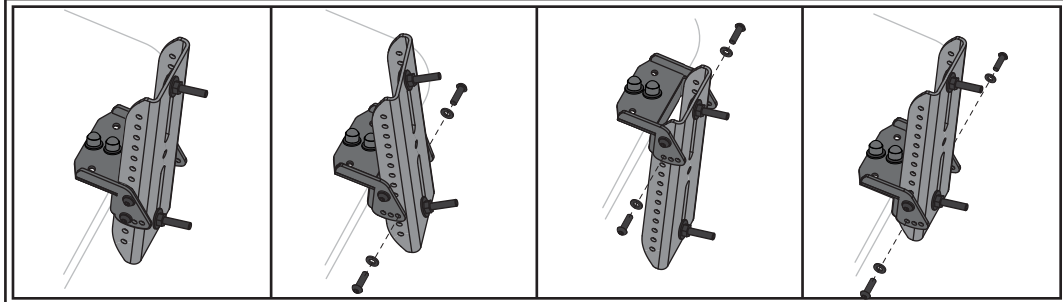

FOR RIVAL TRAVEL RACK

ADJUSTABLE MAXTRAX MOUNTING BRACKET FOR RIVAL RACKS

FOR RIVAL MODULAR RACK
FOR RIVAL TRAVEL RACK
2MD.0011.2

1  x2	2  x2	3  x4	4  M8 x4	5  Ø8 x4
6  Ø8 x4	7  M8x20 x4	8  M10x60 x4	9  M10x100 x4	10  Ø10 x12
11  M10 x4	12  Ø10 x4	13  M6x20 x8	14  M6 x8	15  Ø6 x16