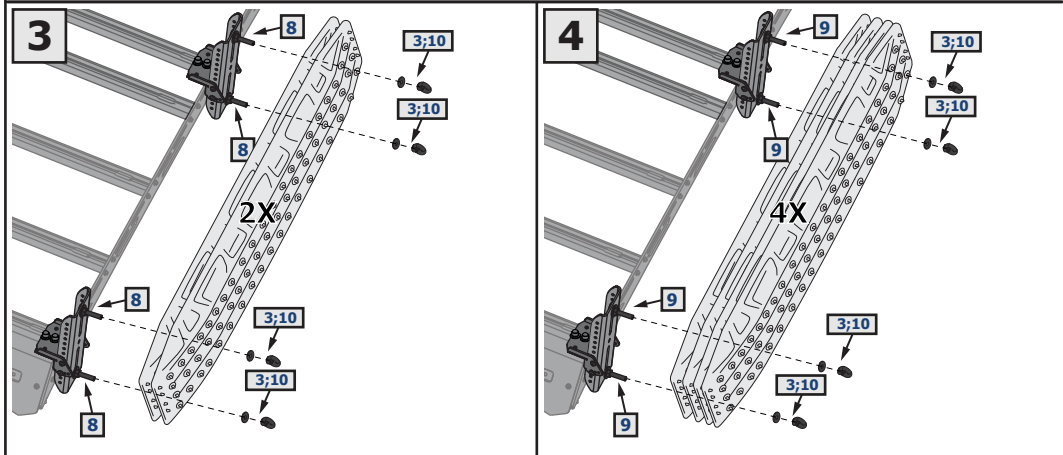

FOR RIVAL TRAVEL RACK

ADJUSTABLE MAXTRAX MOUNTING BRACKET FOR RIVAL RACKS

FOR RIVAL MODULAR RACK
FOR RIVAL TRAVEL RACK
2MD.0011.2

1  x2	2  x2	3  x4	4  M8 x4	5  Ø8 x4
6  Ø8 x4	7  M8x20 x4	8  M10x60 x4	9  M10x100 x4	10  Ø10 x12
11  M10 x4	12  Ø10 x4	13  M6x20 x8	14  M6 x8	15  Ø6 x16