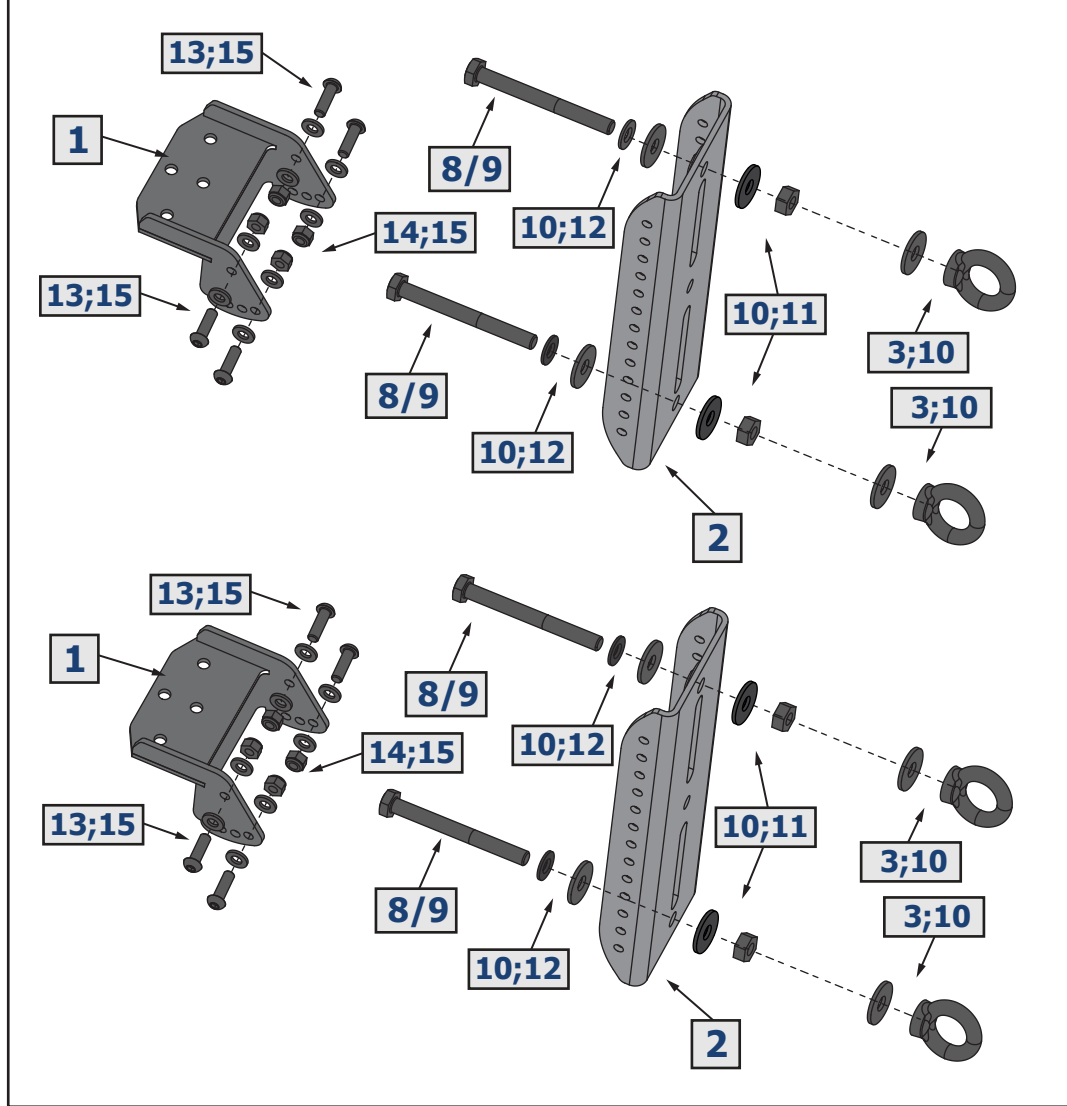

FOR RIVAL TRAVEL RACK

ADJUSTABLE MAXTRAX MOUNTING BRACKET FOR RIVAL RACKS

FOR RIVAL MODULAR RACK
FOR RIVAL TRAVEL RACK
2MD.0011.2

1  x2	2  x2	3  x4	4  M8 x4	5  Ø8 x4
6  Ø8 x4	7  M8x20 x4	8  M10x60 x4	9  M10x100 x4	10  Ø10 x12
11  M10 x4	12  Ø10 x4	13  M6x20 x8	14  M6 x8	15  Ø6 x16

FOR RIVAL MODULAR RACK