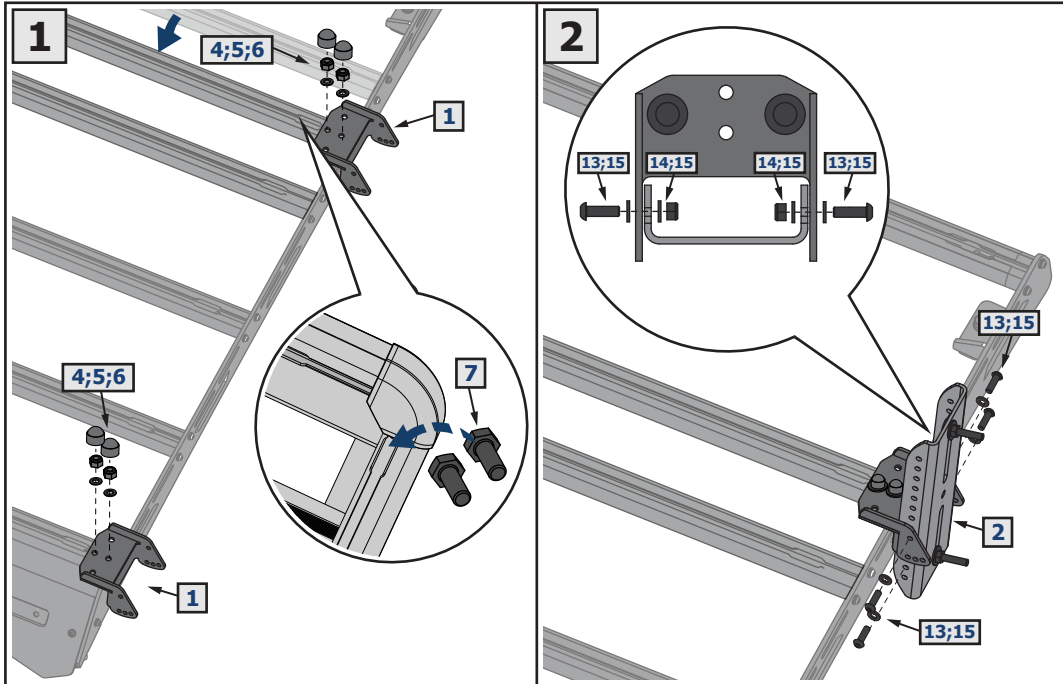

FOR RIVAL TRAVEL RACK

ADJUSTABLE MAXTRAX MOUNTING BRACKET FOR RIVAL RACKS

FOR RIVAL MODULAR RACK
FOR RIVAL TRAVEL RACK
2MD.0011.2

1  x2	2  x2	3  x4	4  M8 x4	5  Ø8 x4
6  Ø8 x4	7  M8x20 x4	8  M10x60 x4	9  M10x100 x4	10  Ø10 x12
11  M10 x4	12  Ø10 x4	13  M6x20 x8	14  M6 x8	15  Ø6 x16